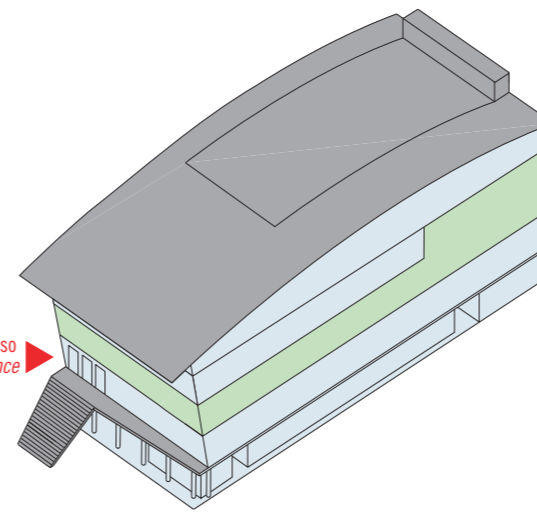

# ✘ SALE-Rooms: CONCORDIA B + CONCORDIA C

N. 2 sale  
 Sala Concordia B (590 posti)  
 + Concordia C (436 posti)  
 + area multifunzionale  
 (espositiva/catering) di 727 mq.

2 rooms  
 Concordia B room (seating 590)  
 + Concordia C (seating 436)  
 + multi-functional space  
 (exhibitions/catering) of 727 sq.m.

ingresso  
 entrance

- Livello 5>riccione city eye
- Livello 4>sale congressi / conference rooms
- Livello 3>sala plenaria / plenary room
- Livello 2>sale cinematografiche / cinema halls
- Livello 1>foyer congressi / conference reception hall
- Livello 0>shopping area
- Livelli -1 e -2>garage

scala 1:400  
 (1 cm=4m)

Legenda  
 Keys