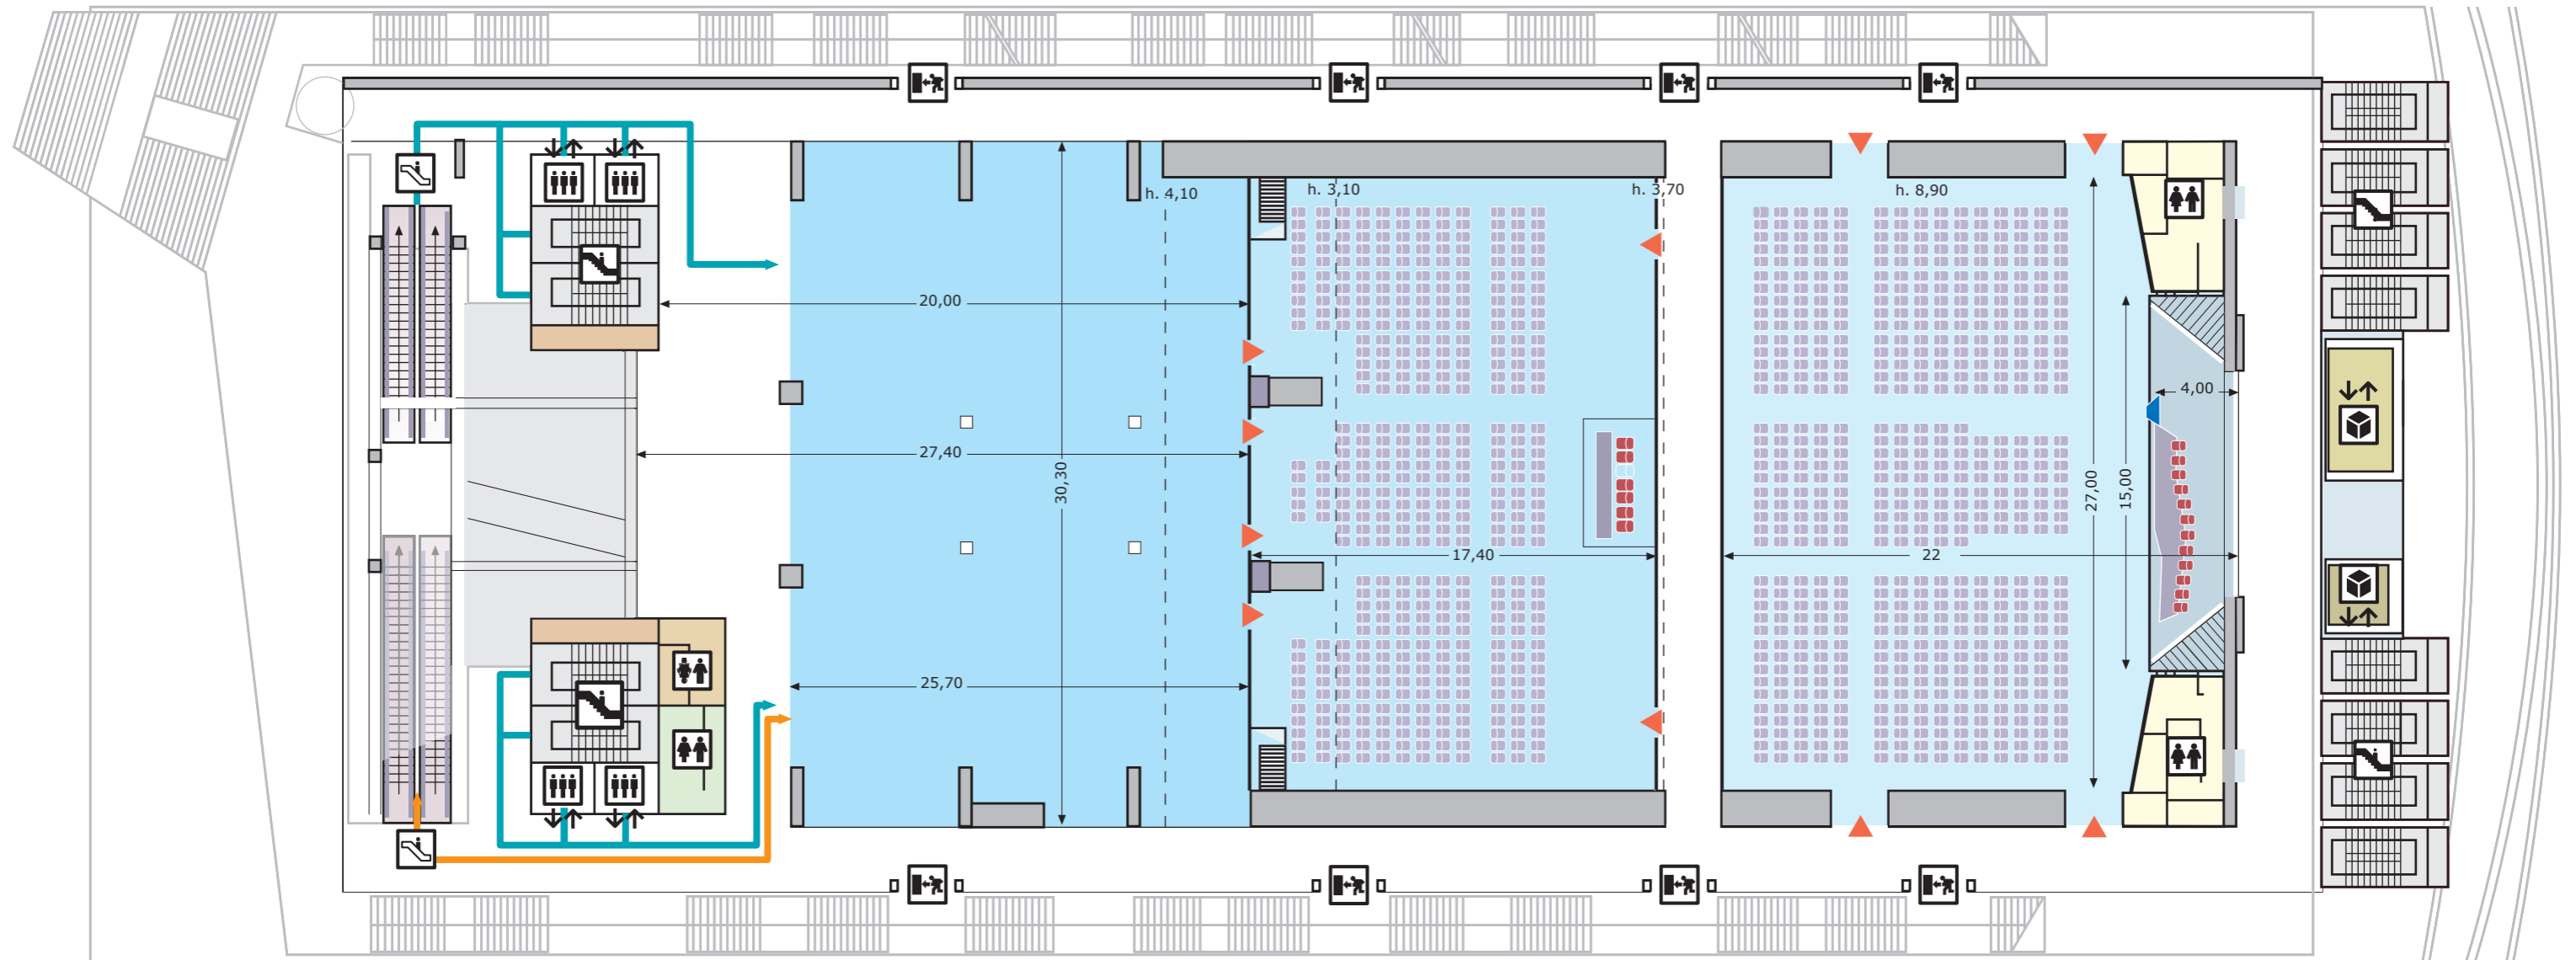

# ✘ SALE-Rooms: CONCORDIA B + CONCORDIA C

N. 2 sale  
 Sala Concordia B (590 posti)  
 + Concordia C (436 posti)  
 + area multifunzionale  
 (espositiva/catering) di 727 mq.

2 rooms  
 Concordia B room (seating 590)  
 + Concordia C (seating 436)  
 + multi-functional space  
 (exhibitions/catering) of 727 sq.m.

ingresso  
 entrance

- Livello 5>riccione city eye
- Livello 4>sale congressi / conference rooms
- Livello 3>sala plenaria / plenary room
- Livello 2>sale cinematografiche / cinema halls
- Livello 1>foyer congressi / conference reception hall
- Livello 0>shopping area
- Livelli -1 e -2>garage

scala 1:400  
 (1 cm=4m)

Legenda  
 Keys