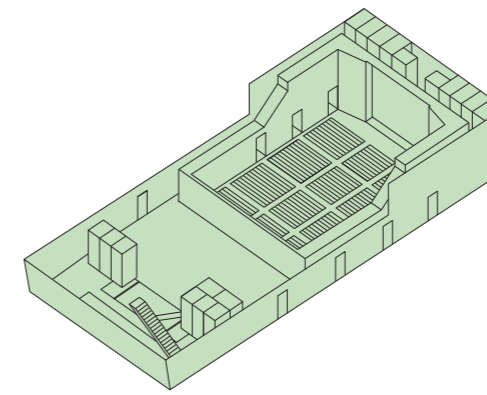

# ✘ SALE-Rooms: CONCORDIA B + CONCORDIA C

N. 2 sale  
 Sala Concordia B (590 posti)  
 + Concordia C (436 posti)  
 + area multifunzionale  
 (espositiva/catering) di 727 mq.

2 rooms  
 Concordia B room (seating 590)  
 + Concordia C (seating 436)  
 + multi-functional space  
 (exhibitions/catering) of 727 sq.m.

ingresso  
 entrance

- Livello 5>riccione city eye
- Livello 4>sale congressi / conference rooms
- Livello 3>sala plenaria / plenary room
- Livello 2>sale cinematografiche / cinema halls
- Livello 1>foyer congressi / conference reception hall
- Livello 0>shopping area
- Livelli -1 e -2>garage

scala 1:400  
 (1 cm=4m)

Legenda  
 Keys