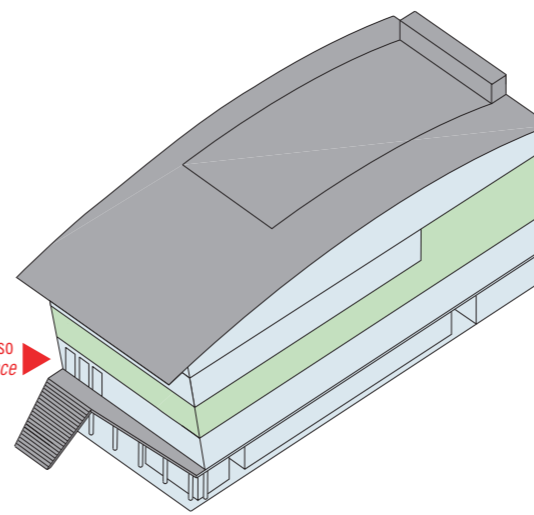

✘ SALA-Room: CONCORDIA A

N. 1 sala
750 posti a platea
+ area multifunzionale
(espositiva/catering) di 1160 mq.

1 room
Seating 750 theatre style
+ multi-functional space
(exhibitions/catering) of 1160 sq.m.

ingresso
entrance

- Livello 5>riccione city eye
- Livello 4>sale congressi / conference rooms
- Livello 3>sala plenaria / plenary room
- Livello 2>sale cinematografiche / cinema halls
- Livello 1>foyer congressi / conference reception hall
- Livello 0>shopping area
- Livelli -1 e -2>garage

scala 1:400
(1 cm=4m)

**Legenda
Keys**