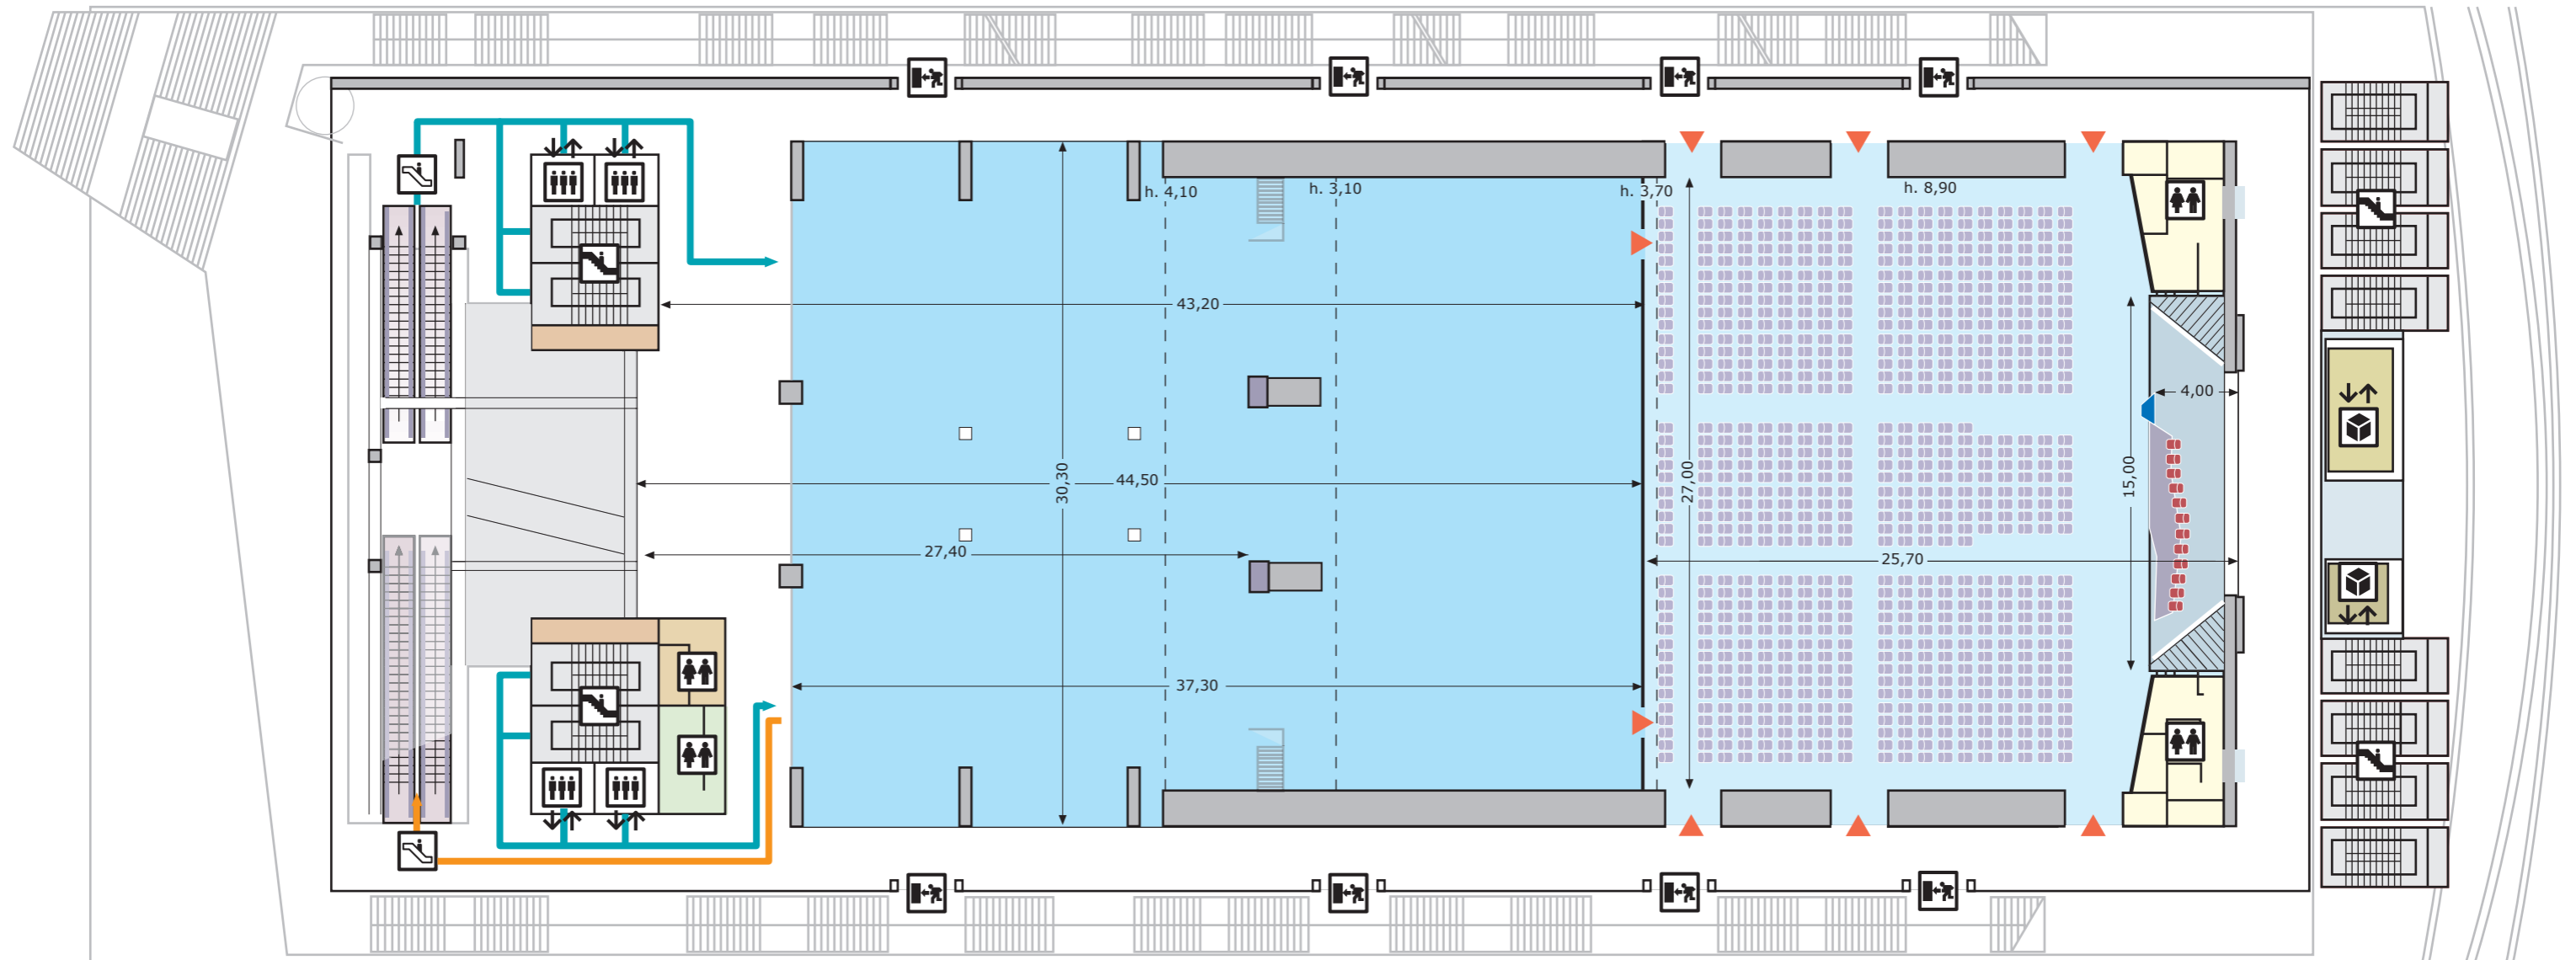

✘ SALA-Room: CONCORDIA A

N. 1 sala
750 posti a platea
+ area multifunzionale
(espositiva/catering) di 1160 mq.

1 room
Seating 750 theatre style
+ multi-functional space
(exhibitions/catering) of 1160 sq.m.

ingresso
entrance

- Livello 5>riccione city eye
- Livello 4>sale congressi / conference rooms
- Livello 3>sala plenaria / plenary room
- Livello 2>sale cinematografiche / cinema halls
- Livello 1>foyer congressi / conference reception hall
- Livello 0>shopping area
- Livelli -1 e -2>garage

scala 1:400
(1 cm=4m)

**Legenda
Keys**